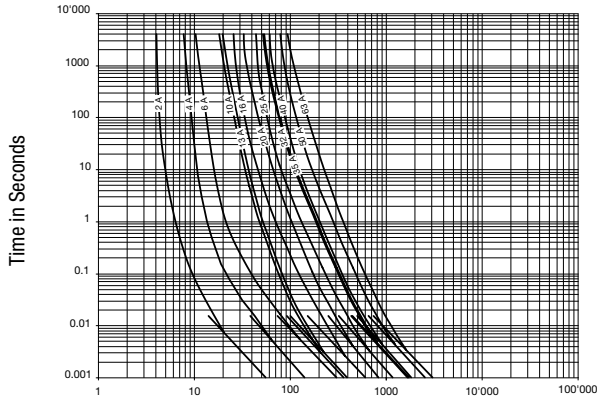

### Compliances

The product complies with following Guide Lines

| Identification | Details | Initiator   | Description   |
|----------------|---------|-------------|---|
| REACH          | REACH   | SCHURTER AG | On 1 June 2007, Regulation (EC) No 1907/2006 on the Registration, Evaluation, Authorization and Restriction of Chemicals 1 (abbreviated as "REACH") entered into force. |

**Time-Current-Curves**

DT II - DT III

Current in Amperes

**All Variants**

| Rated current | Color  | Packaging unit | Order Number | E-No.     |
|---------------|--------|----------------|--------------|-----------|
| [A]           |        | Pcs            |              |           |
| 32            | black  | 25             | 0001.2066    | 800353009 |
| 35            | black  | 25             | 0001.2028    | 800353509 |
| 40            | black  | 25             | 0001.2029    | 800354009 |
| 50            | white  | 25             | 0001.2030    | 800355009 |
| 63            | copper | 25             | 0001.2031    | 800356009 |